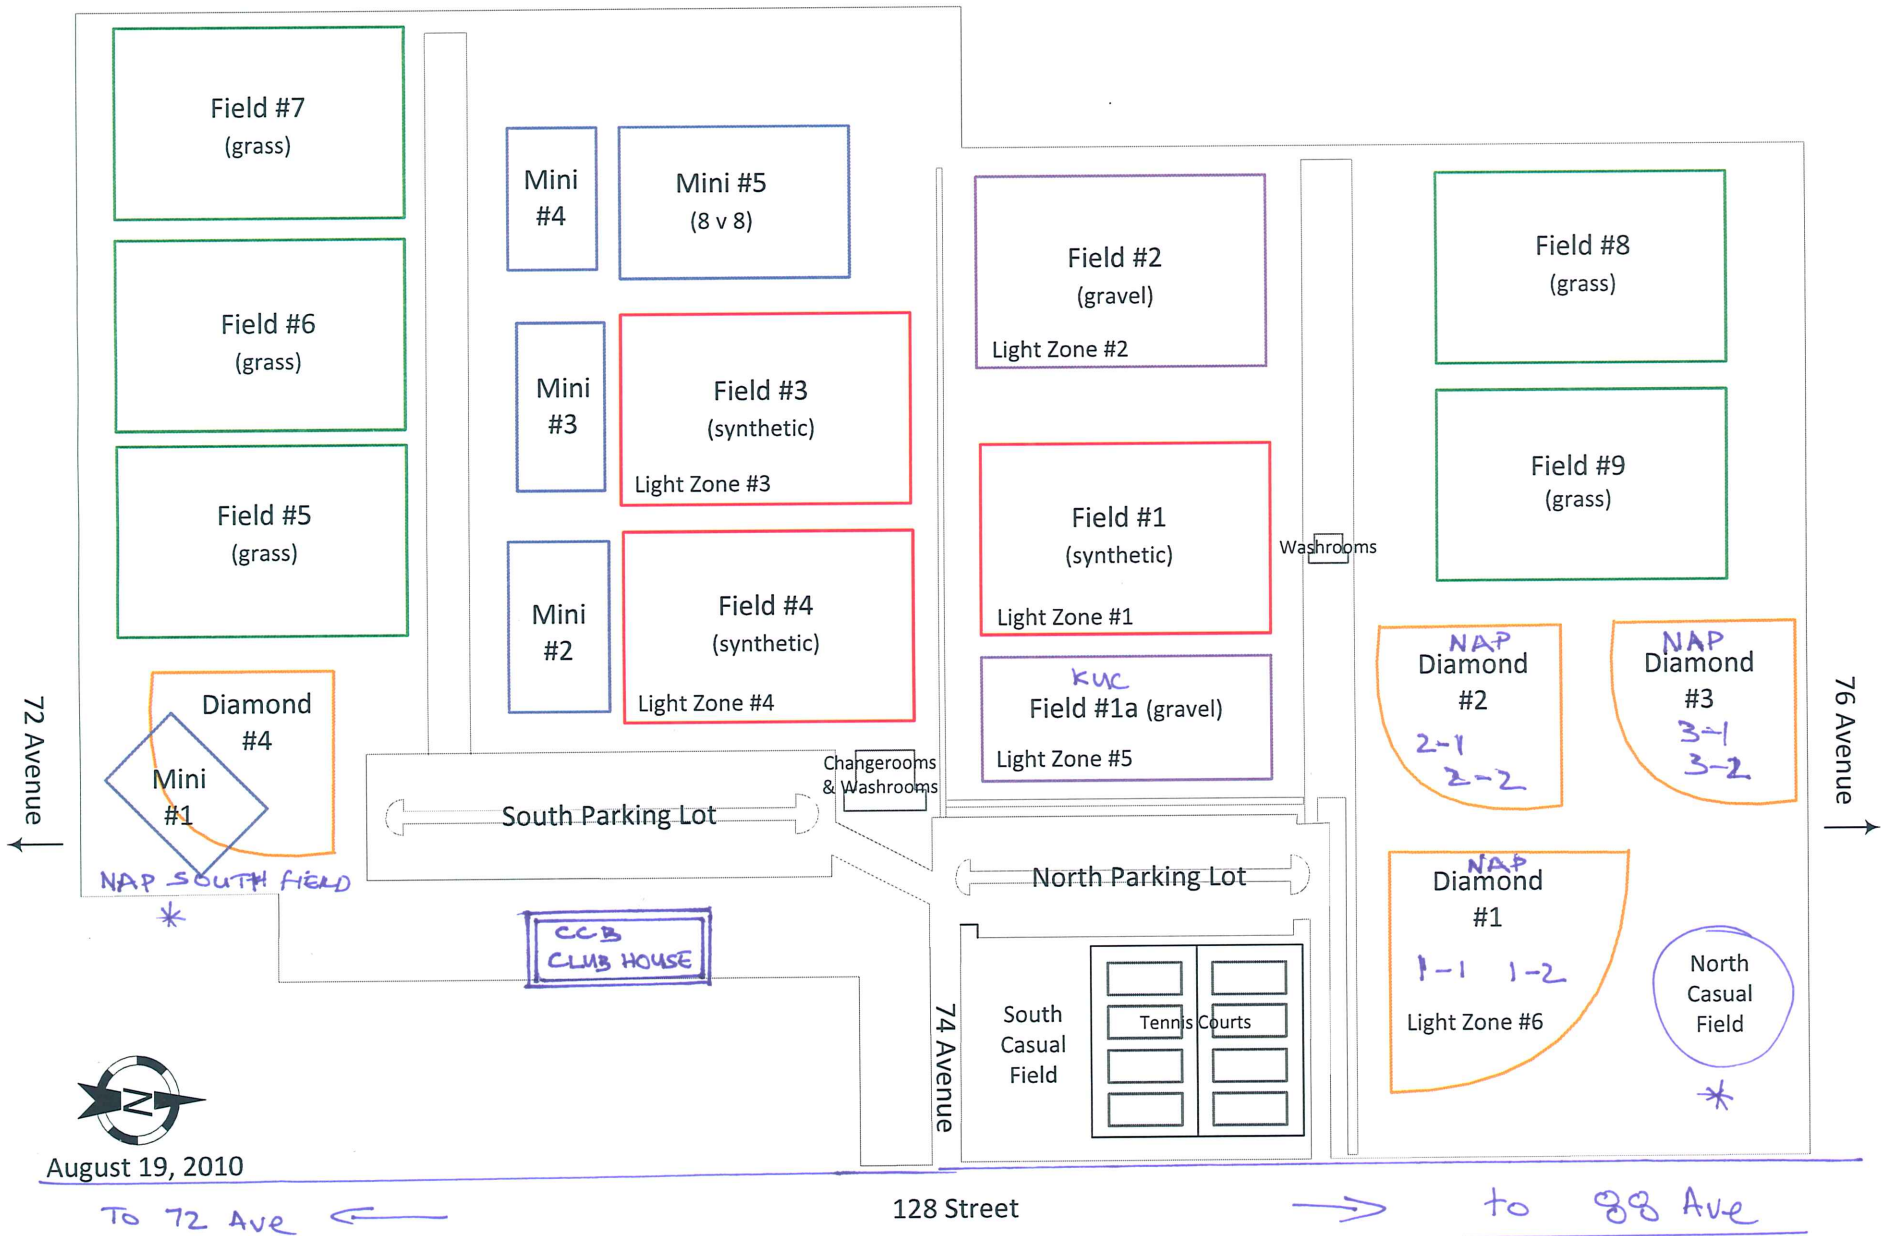

NAP - 7395 128 St.

USSL FIELD MAP

www.ussl.ca

Newton Athletic Park

Sportsfield Numbers and Lighting Zone Numbers

August 19, 2010